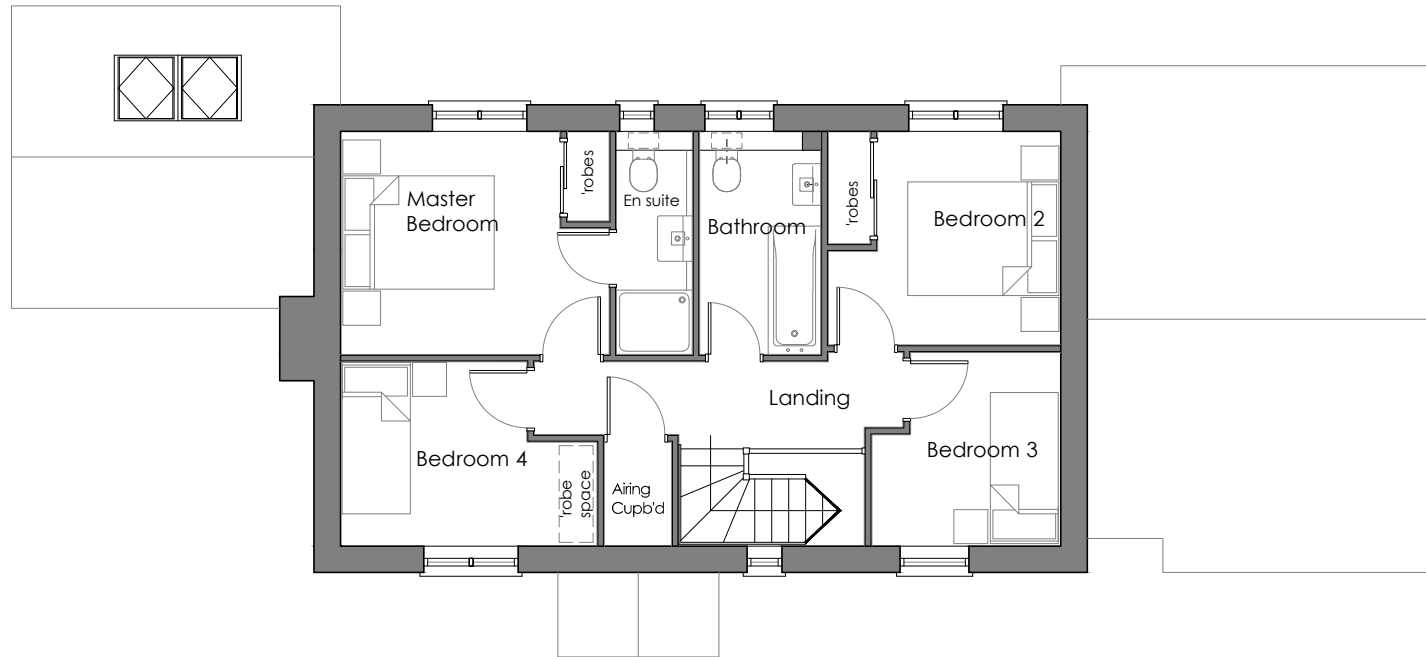

Ground Floor Plan

FLOOR AREA :

LIVING ACCOMMODATION = 122.16 m² (1315 ft²)

GARAGE = 18m² (194 ft²)

First Floor Plan

FLOOR AREA :

LIVING ACCOMMODATION = 122.16 m² (1315 ft²)

GARAGE = 18m² (194 ft²)